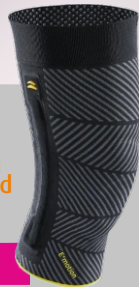

■ Easy+

■ Flex+

3D silicon quartz pad

Rs 5830/- pc

Genumedi® E motion®

Silicone quartz pads with 3D profile

Lumbamed plus® E motion®

Rs 10548/- pc