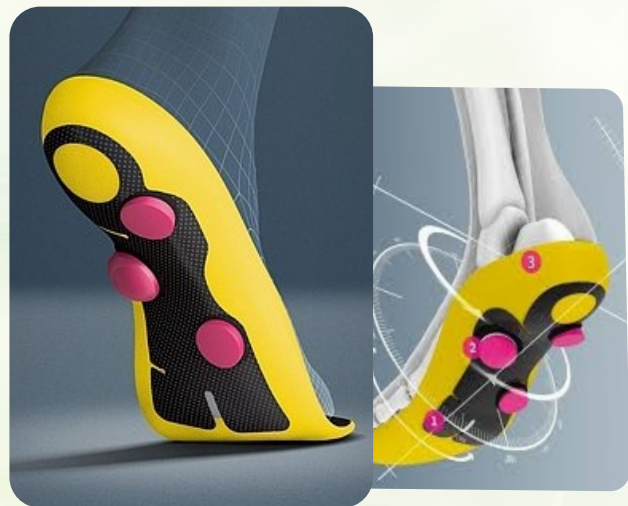

igli carbon insoles

medi

The Super slim insole for narrow foot wear

QUALITY FEATURES

Rs. 11106/- pr

Variability	High Cushion
Flexibility	Dynamic Force
Light Weight	Super Thin
Firm Fitting	Antibacterial

igli slim

The super slim insole for narrow footwear

- *The slim shape of the carbon clip and the thin materials allow for use in very low-volume shoes
- *Helps prevent injuries and stress damage
- *The short carbon clip ensures an improved rolling process

Particularly suitable for soccer shoes

Slender design	Notch for 5th metatarsal bone	Carbon clip offers flexible support

PUSHPANJALI medi India Pvt Ltd

MEDICAL COMPRESSION | ORTHOPEDICS | PHYSIOTHERAPY | REHABILITATION